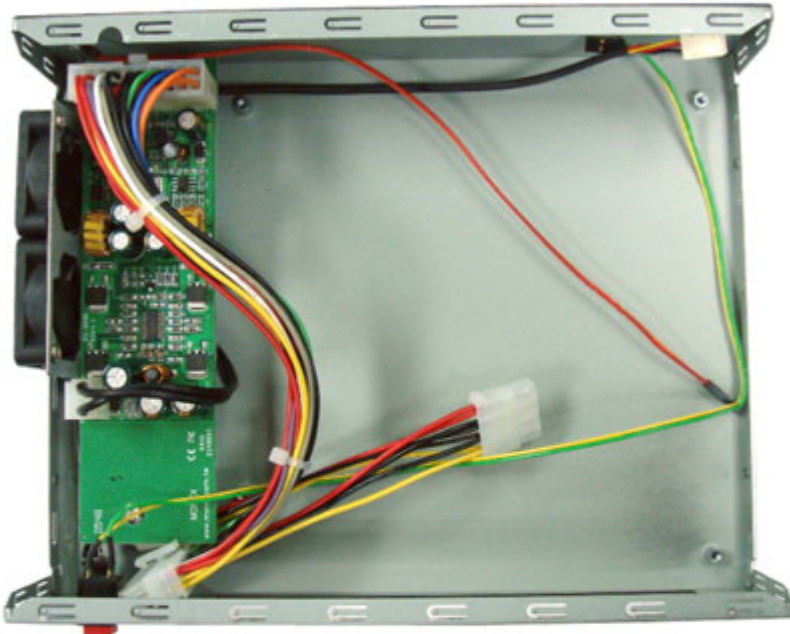

74.95 EUR
incl. 19% VAT, plus [shipping](#)

Support:  [Drawing](#)

Model No	5677
M/B Form Factor	Mini-ITX (6.7"x 6.7")
Dimensions (D x W x H)	186x 259.5 x 58.5(mm) , 2.8L

Drive Bays	Internal 2.5*1
CD/DVD Device	N/A
PSU Form Factor	Internal Power Supply: 80W (12V) External Power Supply (A/C): 60W & 80W (12V)
Indicators	1 x Power Status
Front I/O	N/A
Rear I/O	COM*1, Power Button
Material	Steel
System Fans	N/A
Thickness	0.8mm
Container Loading	20':1800, 40':23800, 40'HQ:4400
Application	POS, Kiosk, Media Box, Digital Signage